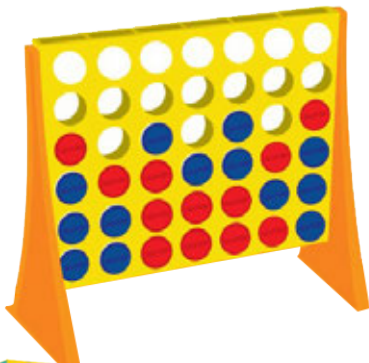

BRIDGE 4 - ORANGE

SKU Code : SP 10132