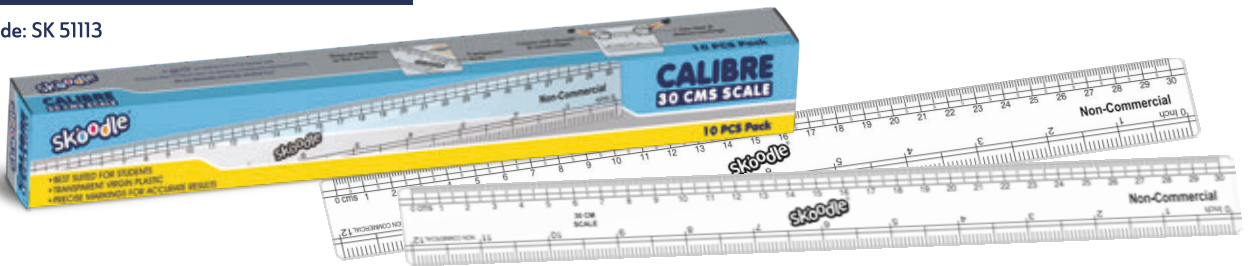

CALIBRE CLASSIC EXAMINATION PAD

SKU Code: SK 53100
Size: W - 250 mm X H - 360 mm

Made from durable materials for long-lasting use Easy for kids and students to carry & use

1 FREE BALL PEN

TRANSPARENT

TRIANGULAR ERASER- 100 PCS JAR