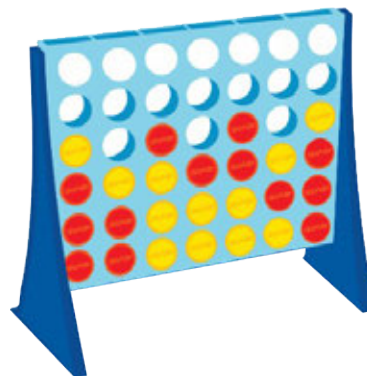

BRIDGE 4 - BLUE

SKU Code : SP 10131

BRIDGE 4 - PINK

SKU Code : SP 10133